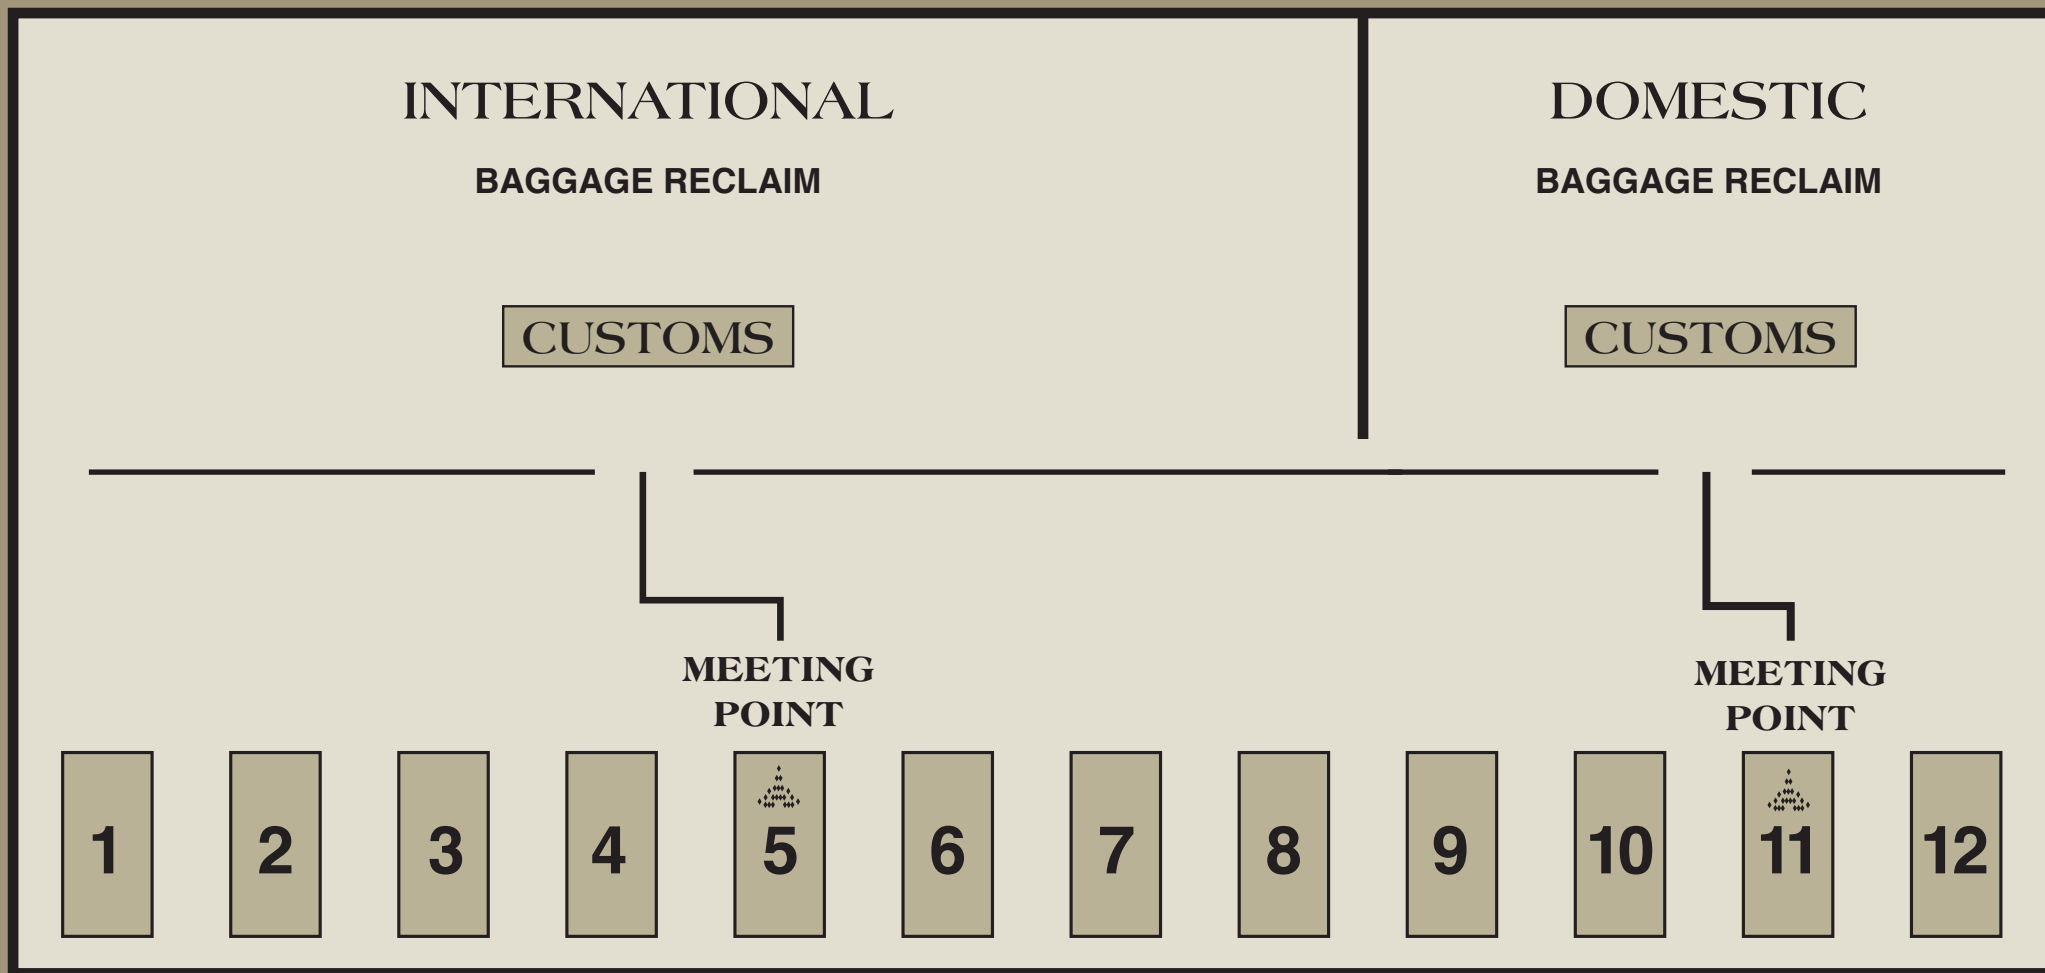

Don Muang International Airport

TERMINAL 1 (INTERNATIONAL FLIGHT)

TERMINAL 2 (DOMESTIC FLIGHT)

INTERNATIONAL AND DOMESTIC ARRIVALS

For Domestic and International Arrivals, exit via the gate, pass through customs, then turn left (Domestic) turn right (International) and proceed to the meeting area.

Terminal 1 (International Flight)

Gate 1-8 & Our representative will greet you at Meeting Point between gate 5

Terminal 2 (Domestic Flight)

Gate 9-12 & Our representative will greet you at Meeting Point between gate 11